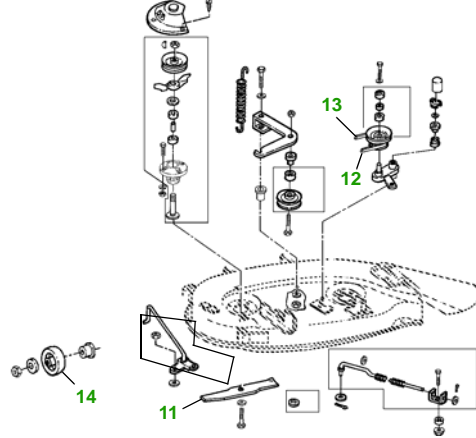

## GT275 with 38" Deck

### 38" Deck

Deck S/N

Key	Part No.	Description	Key	Part No.	Description
1	AM107423	ENGINE OIL FILTER	8	M802138	SPARK PLUG
2	M806848	TRANS / HYD OIL FILTER	9	AM106153	HEADLIGHT BULB
3	AM116304	FUEL FILTER IN-LINE	10	M120522	FUEL SHUTOFF SOLENOID
4	M70127	FOAM AIR FILTER ELEMENT	11	M82408	BLADE - LOW LIFT
5	M97266	PAPER AIR FILTER ELEMENT		AM137324	KIT - SIDE DISCHARGE BLADE - STANDARD
	AM131841	KEY		AM137326	KIT - BAGGING BLADE
	AM119237	IGNITION MODULE	12	M117608	BELT - PRIMARY
6	TY25878	BATTERY (DRY)	13	M82462	BELT - SECONDARY
7	M119713	BELT - TRACTION DRIVE	14	AM133602	KIT - GAGE WHEEL