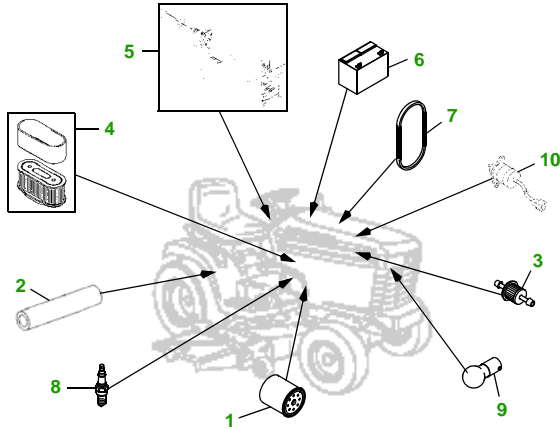

MAINTENANCE REMINDER SHEET

GT275 with 38" Deck

Garden Tractor

Tractor S/N