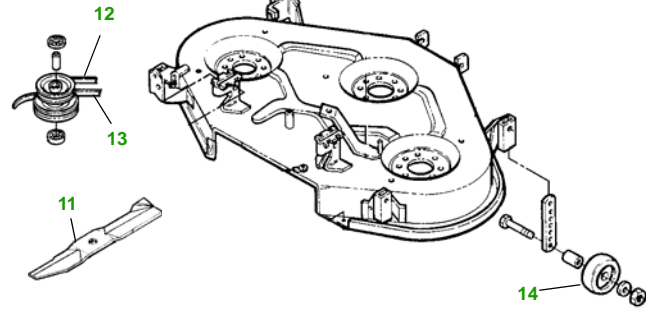

44" Mulching Deck

Deck S/N

Key	Part No.	Description
1	AM107423	ENGINE OIL FILTER
2	M806848	TRANS / HYD OIL FILTER
3	AM116304	FUEL FILTER IN-LINE
4	M70127	FOAM AIR FILTER ELEMENT
	M97266	PAPER AIR FILTER ELEMENT
5	AM131841	KEY
	AM119237	IGNITION MODULE
6	TY25878	BATTERY (DRY)
7	M119713	BELT - TRACTION DRIVE

Key	Part No.	Description
8	M802138	SPARK PLUG
9	AM106153	HEADLIGHT BULB
10	M120522	FUEL SHUTOFF SOLENOID
11	M119798	BLADE - MULCHING (TOP)
	M119799	BLADE - MULCHING (BOTTOM)
12	M77988	BELT - PRIMARY
13	M115776	BELT - SECONDARY
14	AM133602	KIT - GAGE WHEEL

Service Recommendations

"As Needed" Parts

Qty	Part No	Item	Qty or Capacity	Change Interval in Hours
4	AM107423	Oil Filter	1	5/50/100/200
8	TY22064	1 Qt Torq Gard @ 5W30 Engine Oil	1.9 qt	5/50/100/200
1	M806848	Trans/Hyd Oil Filter	1	50/250
1	TY22000	1 Gal Low Vis Hygard	4.7 qt	50/250
1	AM116304	Fuel Filter	1	200
2	TY6341	JD Multi Purpose SD Polyurea Grease		As Needed

Qty	Part No	Item
1	M802138	Spark Plug
1	M70127	Air Filter - Foam
1	M97266	Air Filter - Paper
3	M119798	Blade - Mulching (Top)
3	M119799	Blade - Mulching (Bottom)
1	M119713	Belt - Traction Drive
1	M77988	Belt - Primary
1	M115776	Belt - Secondary
1	AM131841	Key
1	AM115497	Fuel Cap
1	TY130907	Mower Deck Leveling Gauge
1	TY26183	Grease Gun

Mulch Kit BM18238

Dealer Name
Contact Name
Dealer Phone No

Home Maintenance Kit

Unit	Kit Number
GT275	LG185