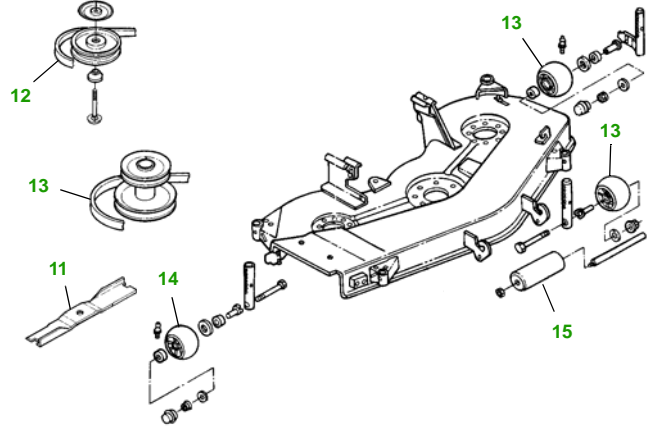

MAINTENANCE REMINDER SHEET

GT275 with 48" Deck

Garden Tractor

Tractor S/N

48" Deck

Deck S/N

Key	Part No.	Description
1	AM107423	ENGINE OIL FILTER
2	M806848	TRANS / HYD OIL FILTER
3	AM116304	FUEL FILTER IN-LINE
4	M70127	FOAM AIR FILTER ELEMENT
	M97266	PAPER AIR FILTER ELEMENT
5	AM131841	KEY
	AM119237	IGNITION MODULE
6	TY25878	BATTERY (DRY)
7	M119713	BELT - TRACTION DRIVE
8	M802138	SPARK PLUG

Key	Part No.	Description
9	AM106153	HEADLIGHT BULB
10	M120522	FUEL SHUTOFF SOLENOID
11	M115495	BLADE - STANDARD
	M135589	BLADE - HIGH LIFT
12	M110312	BELT - PRIMARY
13	M154958	BELT - SECONDARY
14	AM133602	KIT - GAGE WHEEL - FRONT
	AM117478	KIT - GAGE WHEEL - REAR
15	M113955	ROLLER - 2.9 INCH
	M114002	ROLLER - 3.9 INCH