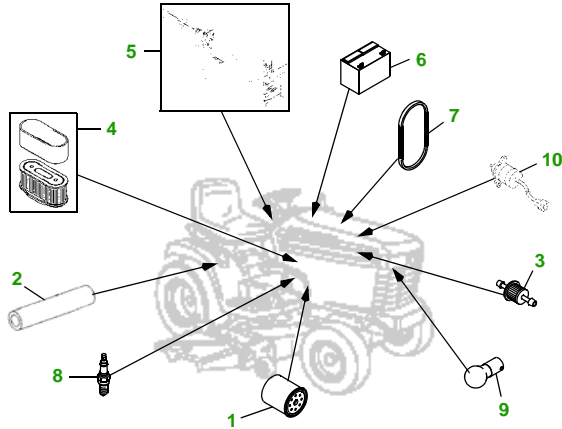

MAINTENANCE REMINDER SHEET

GT275 with 48" Deck

Garden Tractor

Tractor S/N

48" Deck

Deck S/N

Key	Part No.	Description
1	AM107423	ENGINE OIL FILTER
2	M806848	TRANS / HYD OIL FILTER
3	AM116304	FUEL FILTER IN-LINE
4	M70127	FOAM AIR FILTER ELEMENT
	M97266	PAPER AIR FILTER ELEMENT
5	AM131841	KEY
	AM119237	IGNITION MODULE
6	TY25878	BATTERY (DRY)
7	M119713	BELT - TRACTION DRIVE
8	M802138	SPARK PLUG

Key	Part No.	Description
9	AM106153	HEADLIGHT BULB
10	M120522	FUEL SHUTOFF SOLENOID
11	M115495	BLADE - STANDARD
	M135589	BLADE - HIGH LIFT
12	M110312	BELT - PRIMARY
13	M154958	BELT - SECONDARY
14	AM133602	KIT - GAGE WHEEL - FRONT
	AM117478	KIT - GAGE WHEEL - REAR
15	M113955	ROLLER - 2.9 INCH
	M114002	ROLLER - 3.9 INCH

"As Needed" Parts

Qty	Part No	Item
1	M802138	Spark Plug
1	M70127	Air Filter - Foam
1	M97266	Air Filter - Paper
3	M115495	Blade - Standard
3	M135589	Blade - High Lift
1	M119713	Belt - Traction Drive
1	M110312	Belt - Primary
1	M154958	Belt - Secondary
1	AM131841	Key
1	AM115497	Fuel Cap
1	TY130907	Mower Deck Leveling Gauge
1	TY26183	Grease Gun