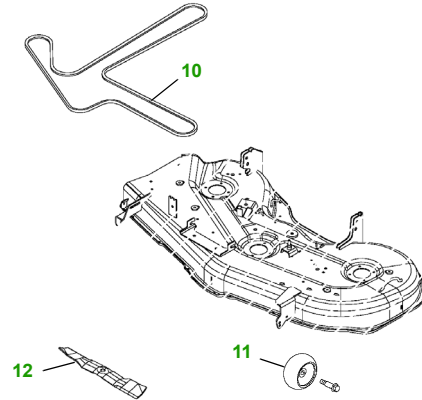

54" Edge Deck

Deck S/N

Key	Part No.	Description
1	AM125424	OIL FILTER
	GY20577	OIL FILTER (PACKAGE)
2	AM116304	FUEL FILTER - IN-LINE
	GY20709	FUEL FILTER (PACKAGE)
3	MIU11286	AIR FILTER - CARTRIDGE - ENG 445577-0120, 0122
	LG273638S	AIR FILTER - PRE CLEANER - ENG 445577-0120, 0122
	MIU11515	AIR FILTER - CARTRIDGE - ENG 44L777-0115, 0116
	MIU11517	AIR FILTER - PRE CLEANER - ENG 44L777-0115, 0116
	GY20575	AIR FILTER KIT (PACKAGE)
4	AM131054	HYDRAULIC FILTER
5	GY20680	KEY (PACKAGE)

Key	Part No.	Description
	TCA15075	IGNITION SWITCH
6	TY25878	BATTERY
7	M154157	BELT - HYDRO DRIVE
	M146479	BELT - POWER FLO
8	M78543	SPARK PLUG
9	AM137724	FUEL CAP
10	M158131	BELT - MOWER
11	GX10168	GAGE WHEEL
	M143520	BLADE - STANDARD
	M145516	BLADE - MULCHING
	M152726	BLADE - HI LIFT

Service Recommendations

"As Needed" Parts

Qty	Part No	Item	Qty or Capacity	Change Interval in Hours
6	AM125424	Oil Filter		8/50/100/150/200/250
2		2 1/2 Gal. Engine Oil Turf Gard® 10W30	1.8 qt	8/50/100/150/200/250
2	TY22076	Air Filter- Cartridge		100/200
2	See Above	Air Filter- Pre Cleaner		100/200
2	AM116304	Fuel Filter		100/200
4	M78543	Spark Plug	2	100/200
2	TY6341	JD Multi Purpose SD Polyurea Grease		As Needed

Qty	Part No	Item
1	TY15272	Mower Deck Leveling Gauge
1	TY15410	Grease Gun

FOR ON-LINE PARTS ASSISTANCE:

www.JDParts.Deere.com

- VIEW [John Deere Parts Catalog](#) to look-up part numbers
- ORDER parts on-line from your [John Deere Dealer](#)
- SEARCH for parts for [YOUR specific model](#)
- SEARCH for parts by [Partial Part Number](#)

www.Deere.com

- PRINT [Valuable Parts Coupons for discounts at your John Deere Dealer](#)
- REVIEW John Deere [Parts Quality Stories](#)
- SEE a complete list of all [Home Maintenance Kits](#)
- CONSIDER [Quick Reference Guides](#) for your commercial equipment

FOR ON-LINE SERVICE ASSISTANCE:

www.Deere.com

- VIEW [Technical (Service) Publications and Operator's Manuals](#)
- SELECT the desired [Maintenance Plan](#) that is right for you
- UNDERSTAND the [John Deere Warranty](#) on your equipment

OTHER SITES:

- SEARCH [Home & Workshop Products](#) off the Residential section at Deere.com.
- GO TO www.johndeerecredit.com to find your finance solution
- FIND the mower that is right for you through our [JD Mower Selection Tool](#)
- GO TO www.johndeeregifts.com to stop by John Deere's "General Store"

Dealer Name
Contact Name
Dealer Phone No

Home Maintenance Kit

Unit	Kit Number
Z425 S/N —40000	LG263
Z425 S/N 40001—	LG264